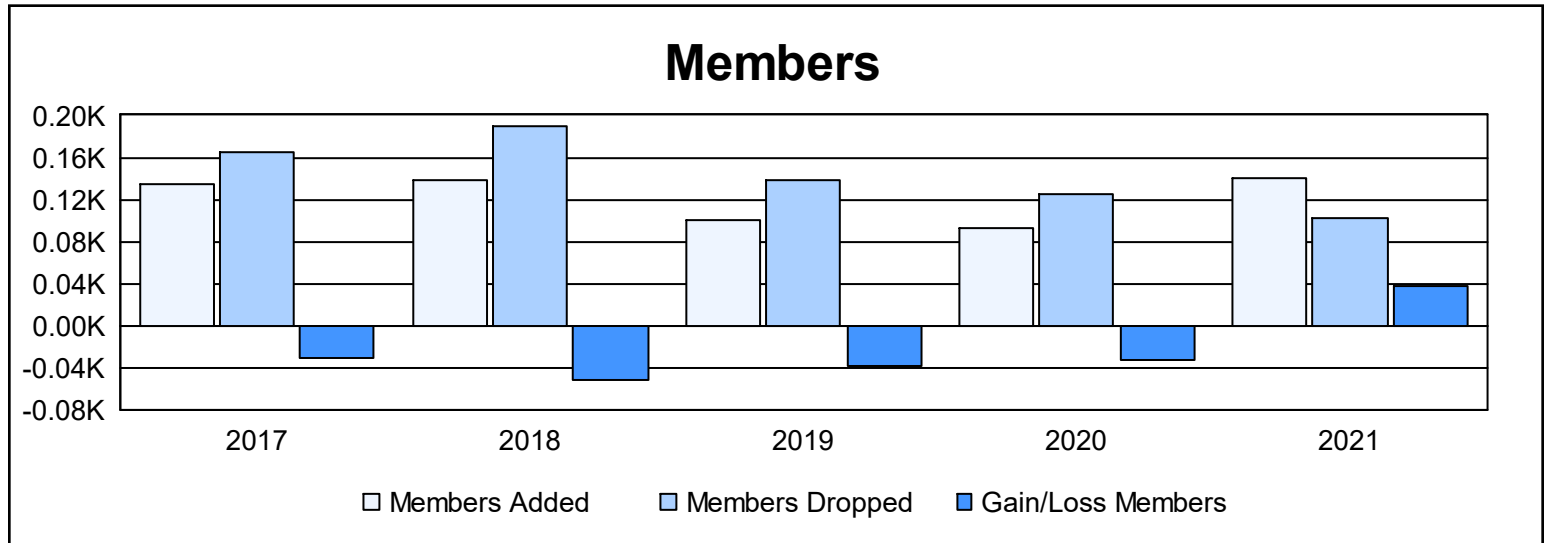

Year	New Clubs	Dropped Clubs	Gain/ Loss Clubs	New Members	Charter Members	Reinstate Members	Transfer Members	Total Member Added	Total Members Dropped	Gain/ Loss Members
2016-2017	0	1	-1	113	0	9	12	134	165	-31
2017-2018	1	1	0	84	26	10	18	138	190	-52
2018-2019	0	0	0	84	2	13	1	100	138	-38
2019-2020	0	3	-3	79	1	8	4	92	125	-33
2020-2021	0	0	0	130	1	4	5	140	103	37
<b>Average</b>	<b>0</b>	<b>1</b>	<b>-1</b>	<b>98</b>	<b>6</b>	<b>9</b>	<b>8</b>	<b>121</b>	<b>144</b>	<b>-23</b>

### Membership Composition June 2021 Cumulative