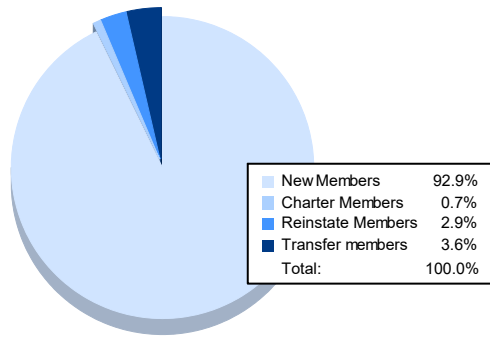

Year	New Clubs	Dropped Clubs	Gain/ Loss Clubs	New Members	Charter Members	Reinstate Members	Transfer Members	Total Member Added	Total Members Dropped	Gain/ Loss Members
2016-2017	0	1	-1	113	0	9	12	134	165	-31
2017-2018	1	1	0	84	26	10	18	138	190	-52
2018-2019	0	0	0	84	2	13	1	100	138	-38
2019-2020	0	3	-3	79	1	8	4	92	125	-33
2020-2021	0	0	0	130	1	4	5	140	103	37
<b>Average</b>	<b>0</b>	<b>1</b>	<b>-1</b>	<b>98</b>	<b>6</b>	<b>9</b>	<b>8</b>	<b>121</b>	<b>144</b>	<b>-23</b>

### Membership Composition June 2021 Cumulative