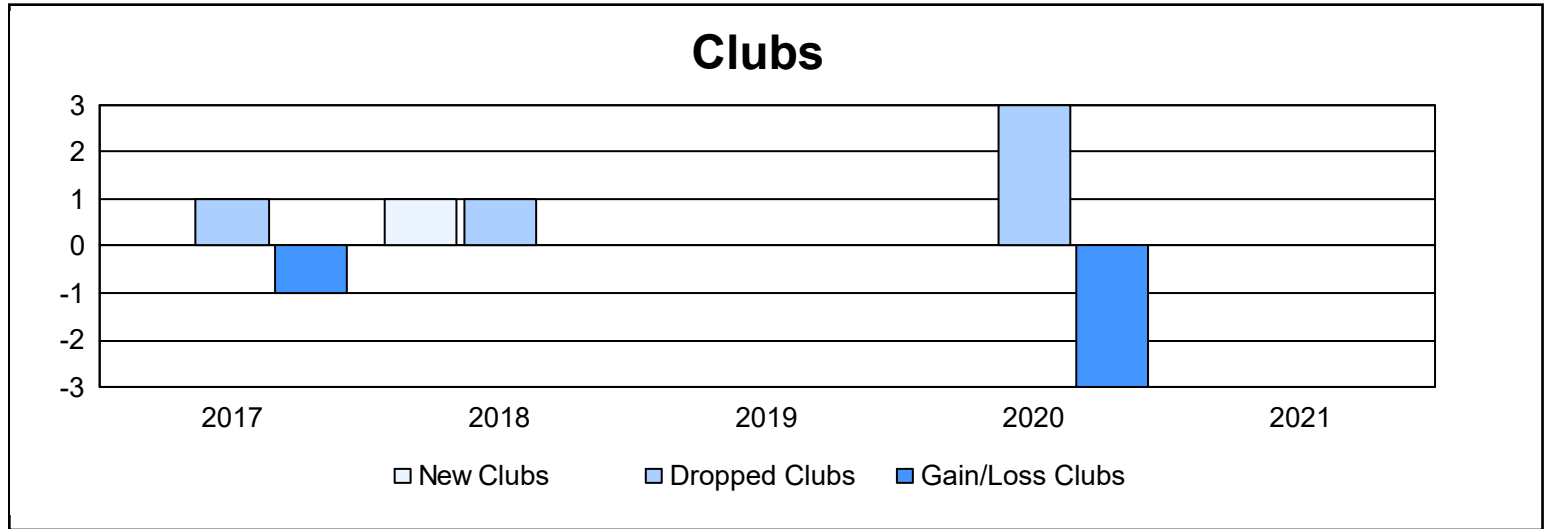

Year	New Clubs	Dropped Clubs	Gain/ Loss Clubs	New Members	Charter Members	Reinstate Members	Transfer Members	Total Member Added	Total Members Dropped	Gain/ Loss Members
2016-2017	0	1	-1	113	0	9	12	134	165	-31
2017-2018	1	1	0	84	26	10	18	138	190	-52
2018-2019	0	0	0	84	2	13	1	100	138	-38
2019-2020	0	3	-3	79	1	8	4	92	125	-33
2020-2021	0	0	0	130	1	4	5	140	103	37
<b>Average</b>	<b>0</b>	<b>1</b>	<b>-1</b>	<b>98</b>	<b>6</b>	<b>9</b>	<b>8</b>	<b>121</b>	<b>144</b>	<b>-23</b>

### Membership Composition June 2021 Cumulative